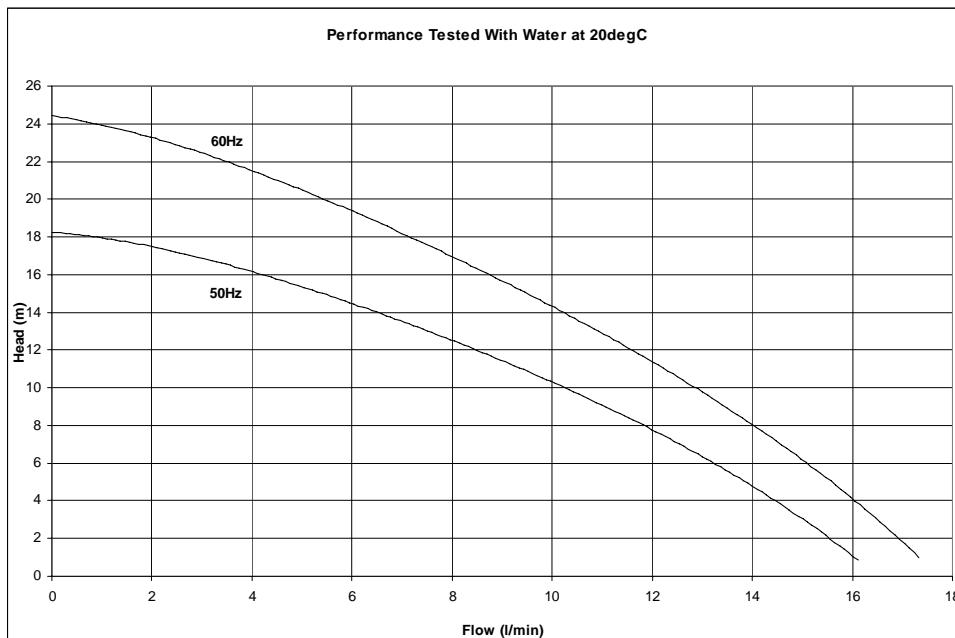

Performance

NOTE: These pumps are designed for use with clean fluids.
Solids will cause jamming. Abrasives will reduce pump life & invalidate the warranty.
SPC pumps are self-priming. The company reserves the right to change specifications

Totton Pumps Ltd.

Tel: +44 (0)23 8066 6685
Email: info@totton-pumps.com

Fax: +44 (0)23 8066 6880
Web: totton-pumps.co.uk