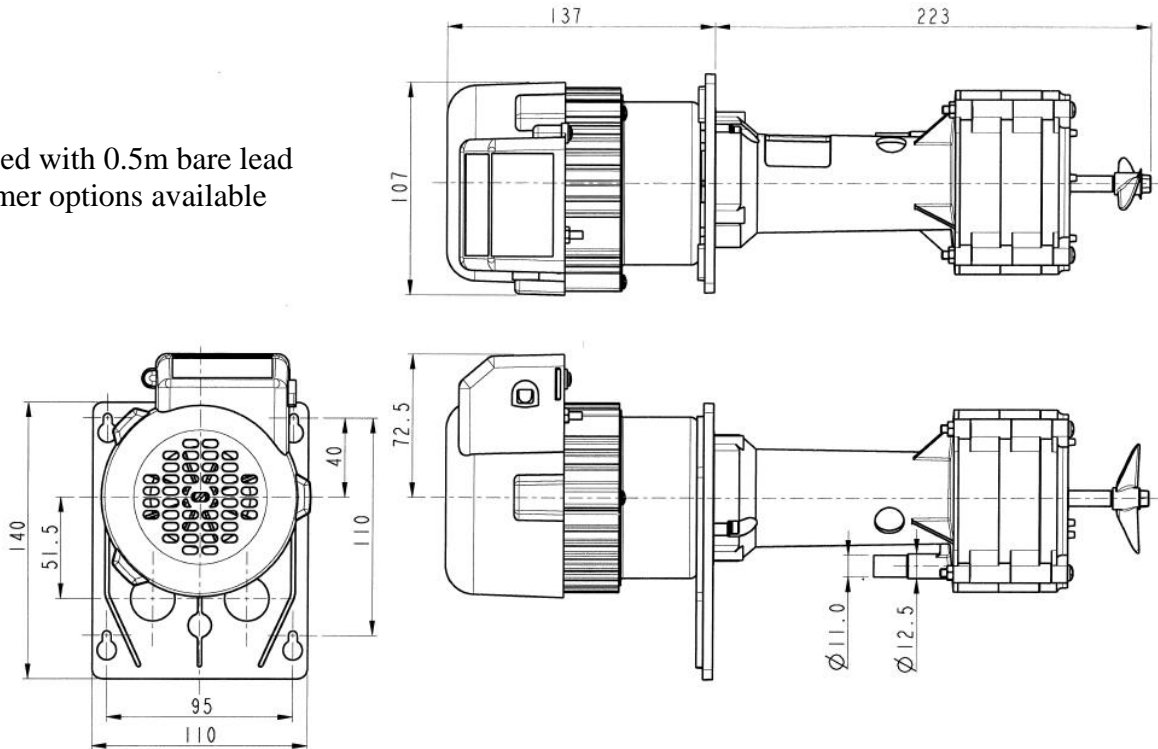

### SPC 43 Voltage

110V or 230V 50/60Hz versions

Drawings not to scale  
 Dimensions in millimetres

## Specification

| Model  | Overall height (mm) | Overall length (mm) | Weight (kg) | Max capacity (l/min) | Max head (m) | Output port (mm)       | Temp range (degC) | *Max specific gravity | Motor output (watts) |
|--------|---------------------|---------------------|-------------|----------------------|--------------|------------------------|-------------------|-----------------------|----------------------|
| SPC 43 | 137                 | 360                 | 3.2         | 16.1                 | 18.3         | Plain 11/12.5 combined | -20 to +85        | 1.0                   | 90                   |