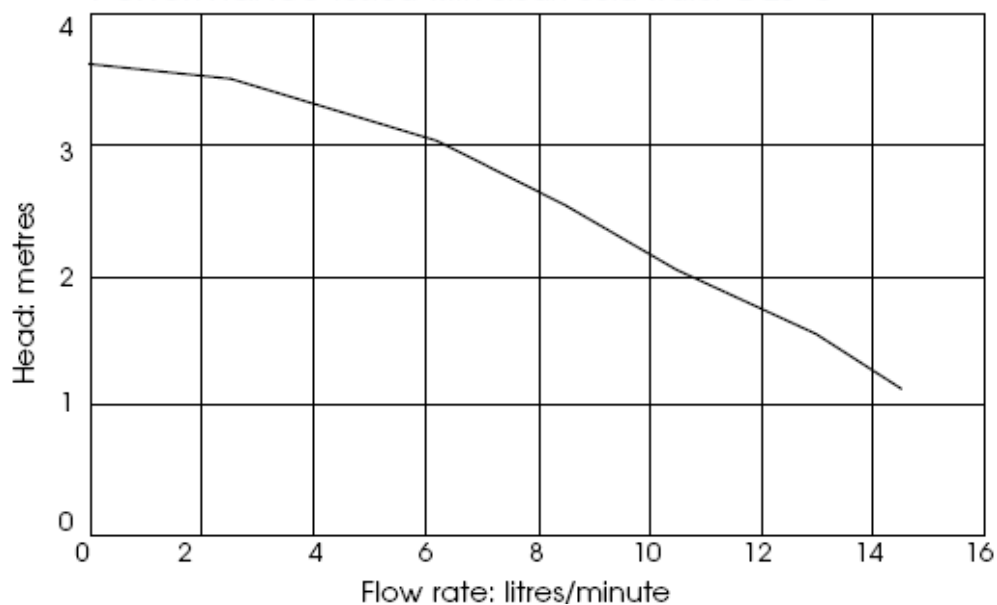

### SPC 17/4 Voltage

110V or 230V 50/60Hz

Drawings not to scale  
Dimensions in millimetres

**SPC 17/4**

**Specification**

| Model   | Overall height (mm) | Overall length (mm) | Weight (kg) | Max capacity (l/min) | Max head (m) | Output port (mm) | Temp range (degC) | *Max specific gravity | Motor output (watts) |
|---------|---------------------|---------------------|-------------|----------------------|--------------|------------------|-------------------|-----------------------|----------------------|
| SPC17/4 | 107                 | 288                 | 2.0         | 16.5                 | 3.7          | Plain 13         | -20 to +85        | 1.2                   | 30                   |

\*Assuming maximum viscosity of 30cp. Refer to Totton Pumps for higher viscosities and specific gravities

**Performance**

Performance Tested with clean cold water @ 20° c

**NOTE:** These pumps are designed for use with clean fluids.