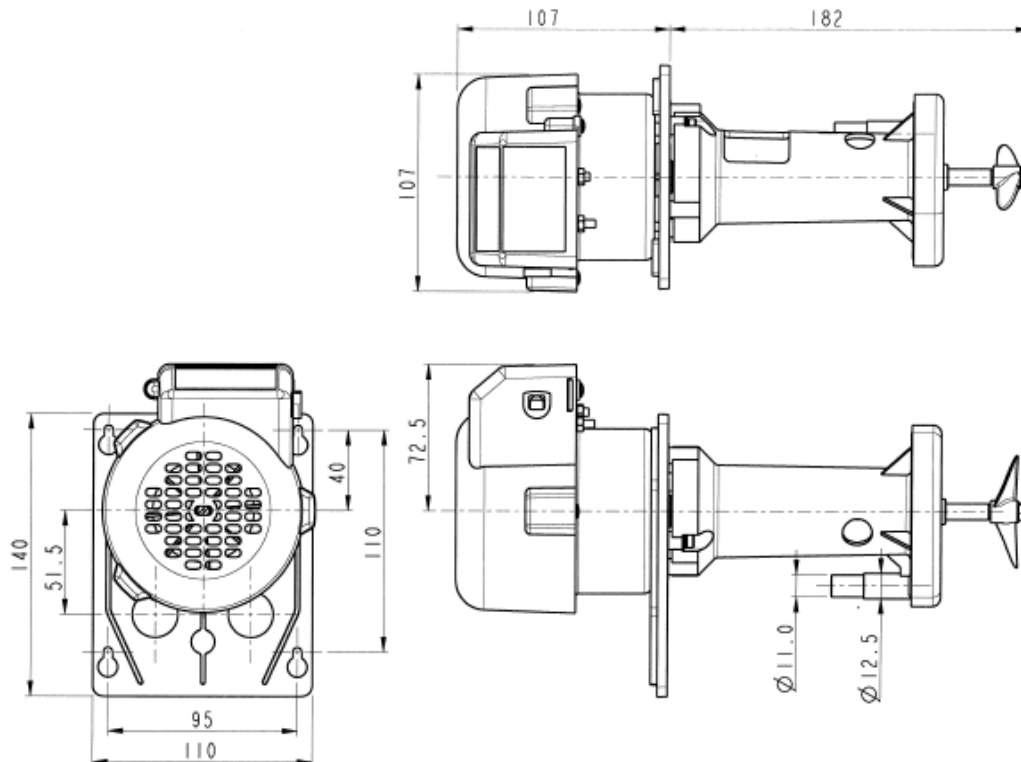

### SPC 17/4 Voltage

110V or 230V 50/60Hz

Drawings not to scale  
Dimensions in millimetres

**SPC 17/4**

**Specification**

| Model   | Overall height (mm) | Overall length (mm) | Weight (kg) | Max capacity (l/min) | Max head (m) | Output port (mm) | Temp range (degC) | *Max specific gravity | Motor output (watts) |
|---------|---------------------|---------------------|-------------|----------------------|--------------|------------------|-------------------|-----------------------|----------------------|
| SPC17/4 | 107                 | 288                 | 2.0         | 16.5                 | 3.7          | Plain 13         | -20 to +85        | 1.2                   | 30                   |